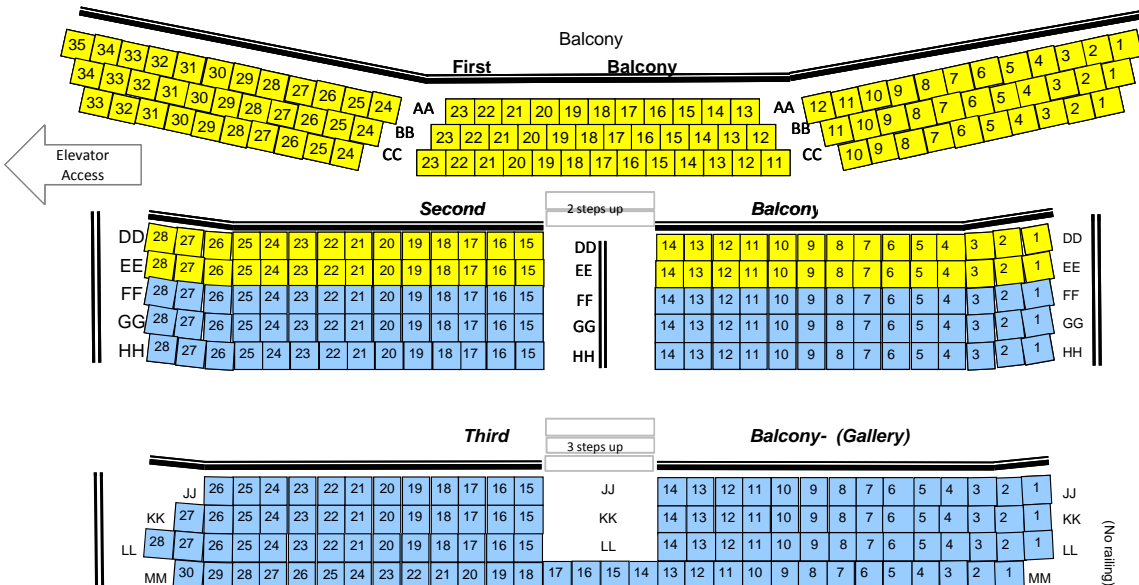

This show will be held at the beautifully -restored, historical **Belle Mehus Auditorium**, located at the corner of 6th St. and Broadway.

Lobby (West)

All seats reserved:

\$27
\$22

All ages welcome! Everyone ages 2 and older must have a ticket to attend. Strollers are not allowed. Car seats are allowed if a ticket is purchased for the car seat.

The Box Office at the Belle will open at 6 PM, Day Of Show.

Tickets can be purchased at the Bismarck Civic Center Box Office (in-person) until 5 PM, Day Of Show.

Tickets can also be purchased online at Ticketmaster.com, Ticketmaster's Charge By Phone at (800)745-3000, and at all TM Outlets.