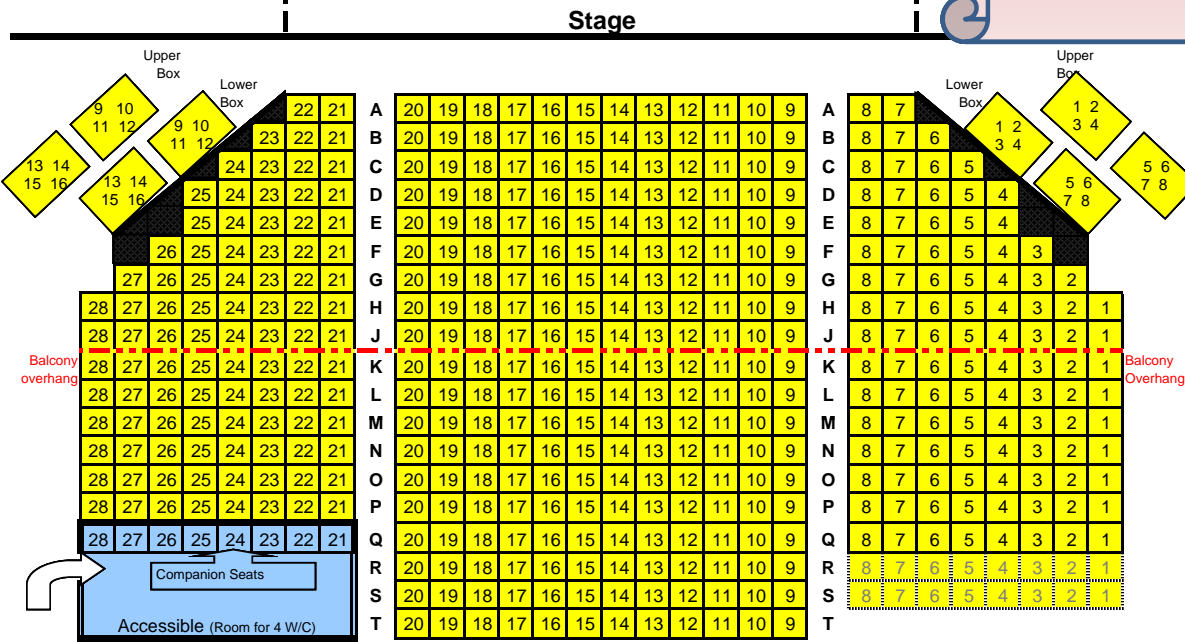

Jade Presents
American English

www.americanenglishbeatles.com

Thursday, October 28, 2010 8:00 PM

Belle Mehus Auditorium

201 N. 6th St. Bismarck

Tickets onsale: Fri. June 11, 2010 11:30 AM

American English: The Complete Beatles Experience

This show will be held at the beautifully -restored, historical **Belle Mehus Auditorium**, located at the corner of 6th St. and Broadway.

Lobby (West)

All seats reserved:

\$27
\$22

All ages welcome! Everyone ages 2 and older must have a ticket to attend. Strollers are not allowed. Car seats are allowed if a ticket is purchased for the car seat.

The Box Office at the Belle will open at 6 PM, Day Of Show.

Tickets can be purchased at the Bismarck Civic Center Box Office (in-person) until 5 PM, Day Of Show.

Tickets can also be purchased online at Ticketmaster.com, Ticketmaster's Charge By Phone at (800)745-3000, and at all TM Outlets.