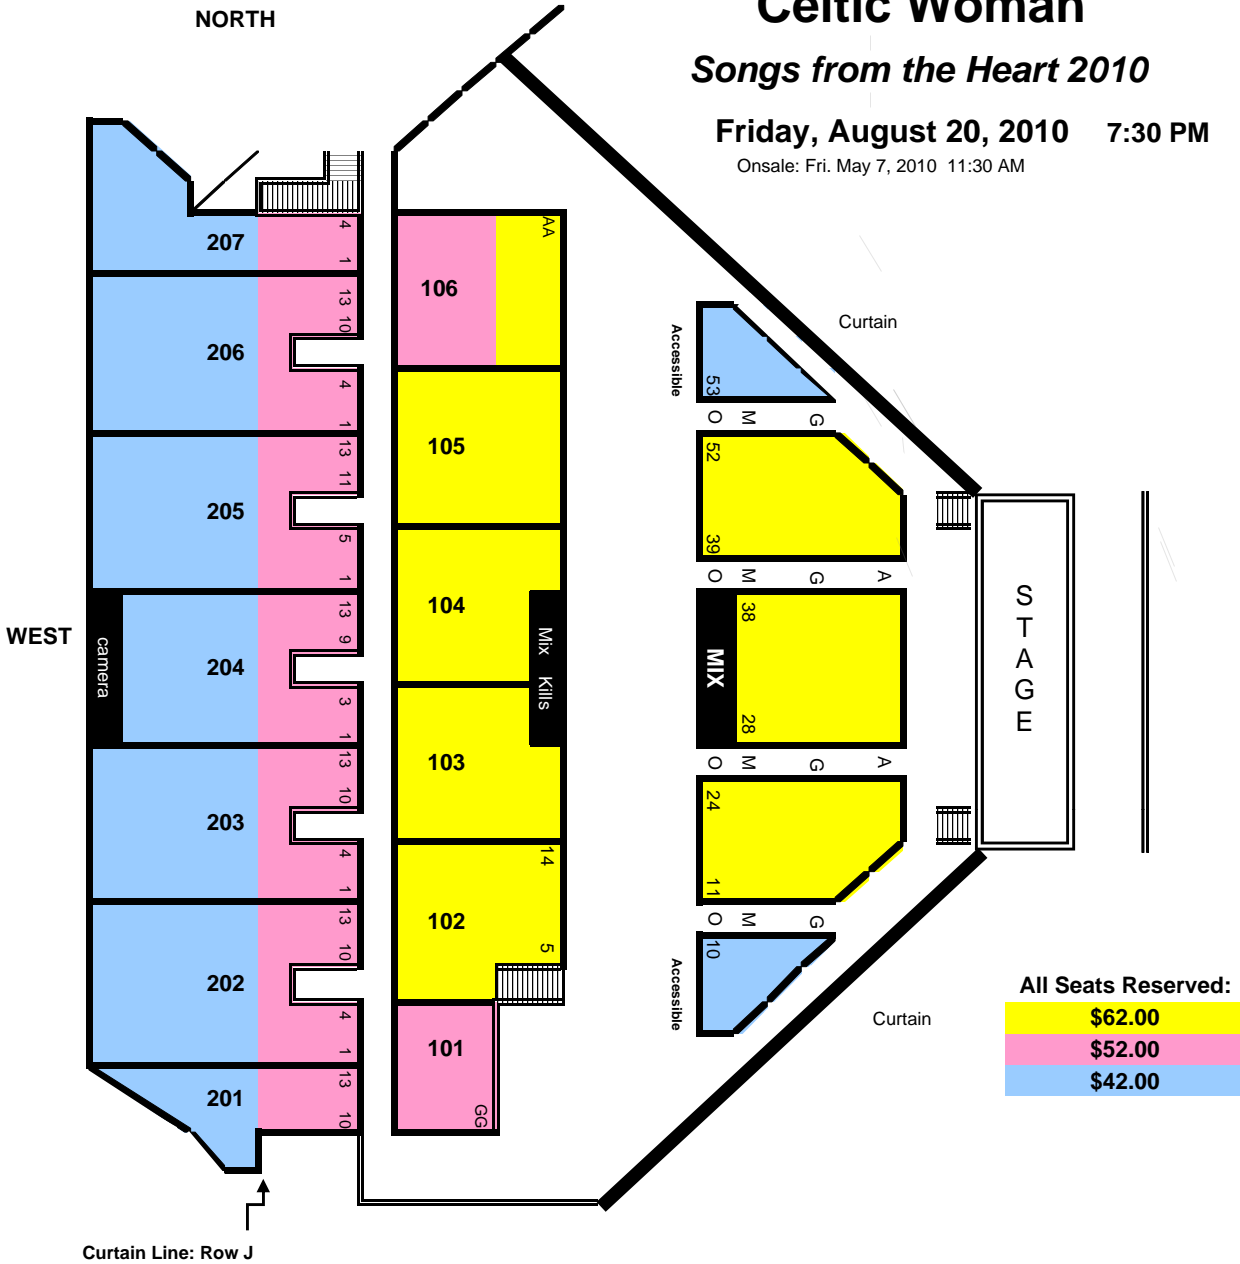

Celtic Woman

Songs from the Heart 2010

Friday, August 20, 2010 7:30 PM

Onsale: Fri. May 7, 2010 11:30 AM

Everyone ages 2 and older must have a ticket to attend. Car seats are allowed if a ticket is purchased for the car seat. Strollers are not allowed.

Camera Policy is TBA.

Please note: This map is for reference purposes only. Exact setup may vary at time of setup due to artist or promoter request.