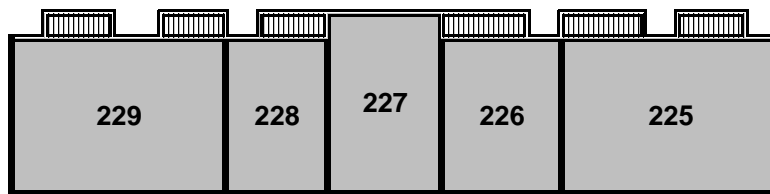

All Seats Reserved:

Yellow	\$52.50
Blue	\$37.50
Grey	\$27.50
Pink	\$16.00

Group Discounts are available.

All patrons ages 2 & older must have a ticket to attend.

Strollers are not allowed.

Car seats are allowed if a ticket is purchased for the car seat..