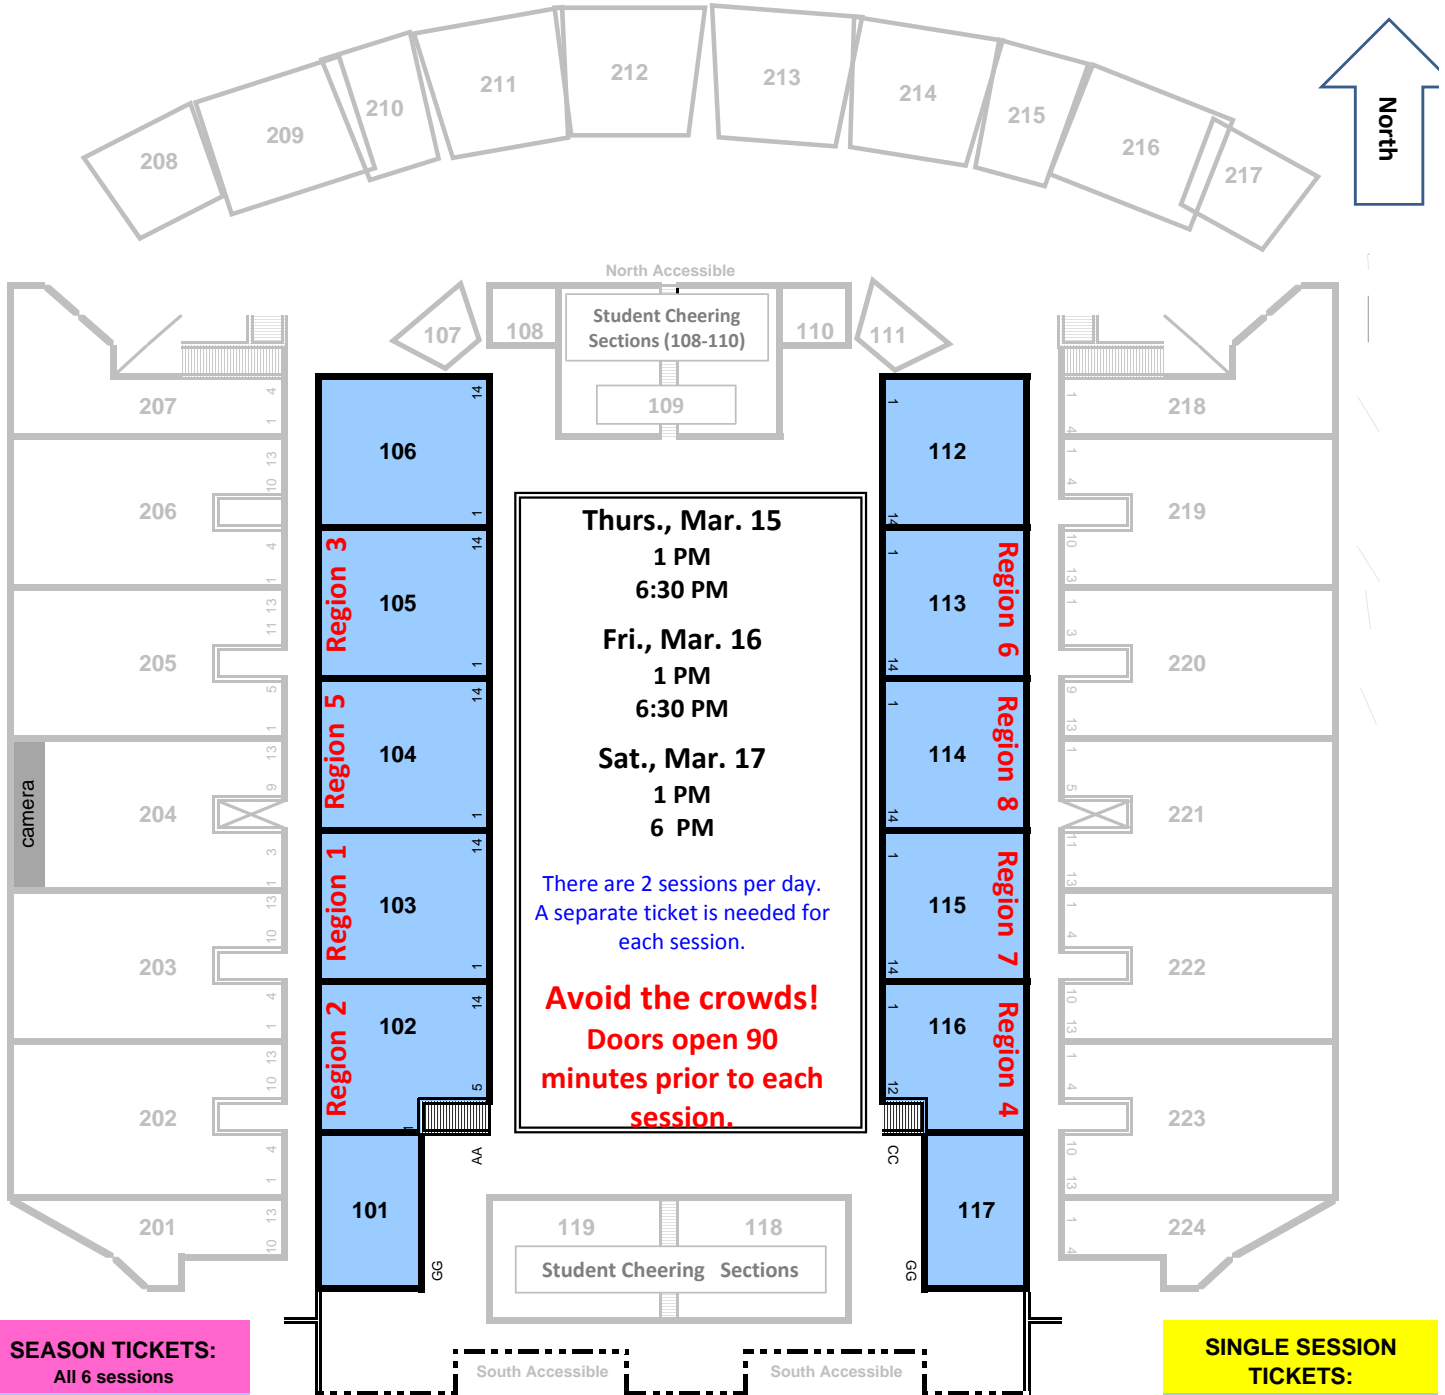

NOTE: Map is for reference only. Some sections/areas may not be available at initial onsale.

SEASON TICKETS: All 6 sessions
Reserved:
\$41

SINGLE SESSION TICKETS:
Reserved:
\$10

**NDHSAA STATE CLASS B
GIRLS' BASKETBALL TOURNAMENT
March 15-17, 2012**

Season Tickets Onsale: Mon., Jan. 23, 2012 11:30 AM
Single Session GA Tickets Onsale: Mon., Mar. 12, @ 11:30 AM
Single Session Reserved Seats Onsale: Thurs., Mar. 15 @ 9:30 AM

General Admission:	
\$42	Adult
\$18	Student*
Ages 2 thru high school	

General Admission:	
\$7	Adult
\$5	Student*
Ages 2 thru high school	

Purchase Season tickets and avoid standing in line to buy each session's tickets!

Everyone ages 2 and older must have a ticket to attend. Strollers are not allowed. Car seats are allowed if a ticket is purchased for the child in the car seat. Under age 2 are free on a lap in General Admission only.