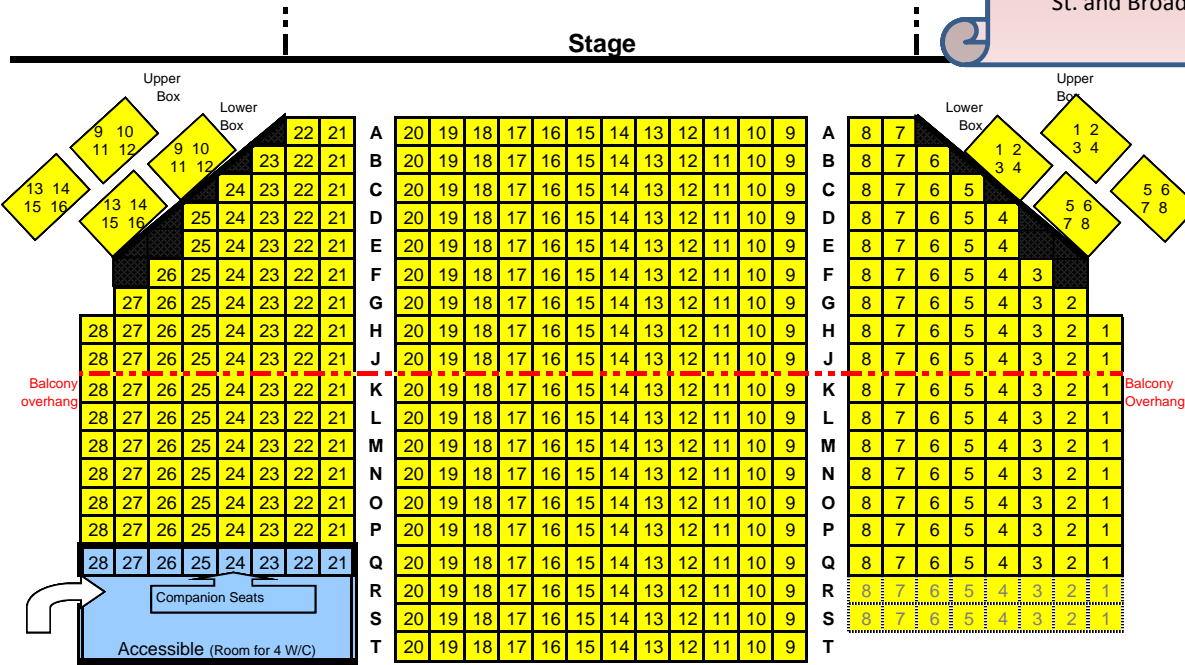

# John Hiatt

and The Combo

**Sunday, September 05, 2010 8:00 PM**

**Belle Mehus Auditorium**

**201 N. 6th St. Bismarck**

Tickets onsale: Fri. July 2, 2010 Noon

This show will be held at the beautifully -restored, historical **Belle Mehus Auditorium**, located at the corner of 6th St. and Broadway.

Lobby (West)

All seats reserved:

**\$39.50**

**\$29.50**

*All ages welcome! Everyone ages 2 and older must have a ticket to attend. Strollers are not allowed. Car seats are allowed if a ticket is purchased for the car seat.*