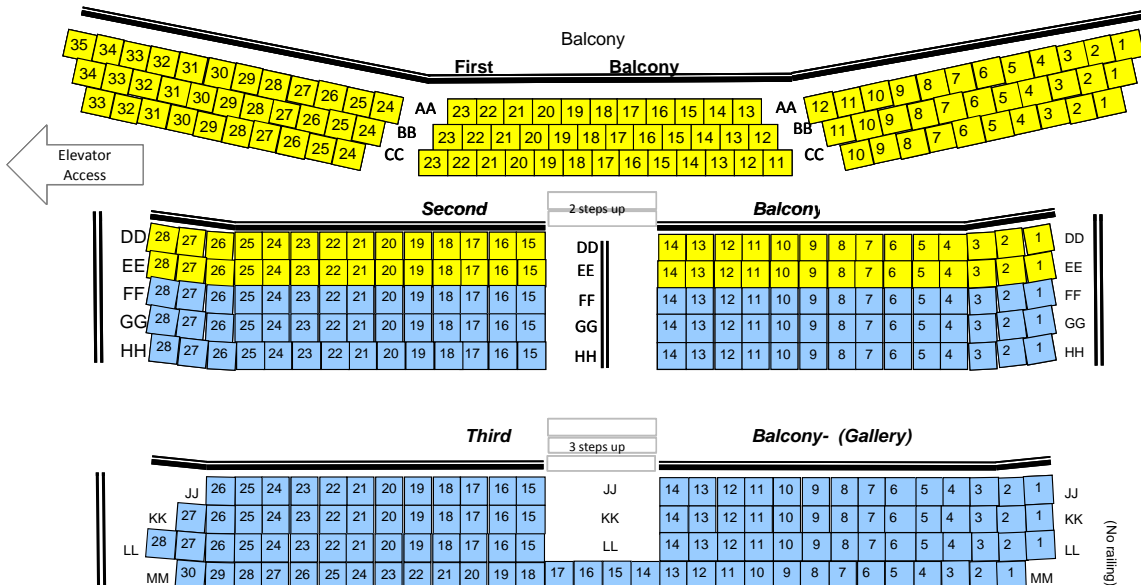

# John Hiatt

and The Combo

**Sunday, September 05, 2010 8:00 PM**

**Belle Mehus Auditorium**

**201 N. 6th St. Bismarck**

Tickets onsale: Fri. July 2, 2010 Noon

This show will be held at the beautifully -restored, historical **Belle Mehus Auditorium**, located at the corner of 6th St. and Broadway.

Lobby (West)

All seats reserved:

**\$39.50**

**\$29.50**

*All ages welcome! Everyone ages 2 and older must have a ticket to attend. Strollers are not allowed. Car seats are allowed if a ticket is purchased for the car seat.*