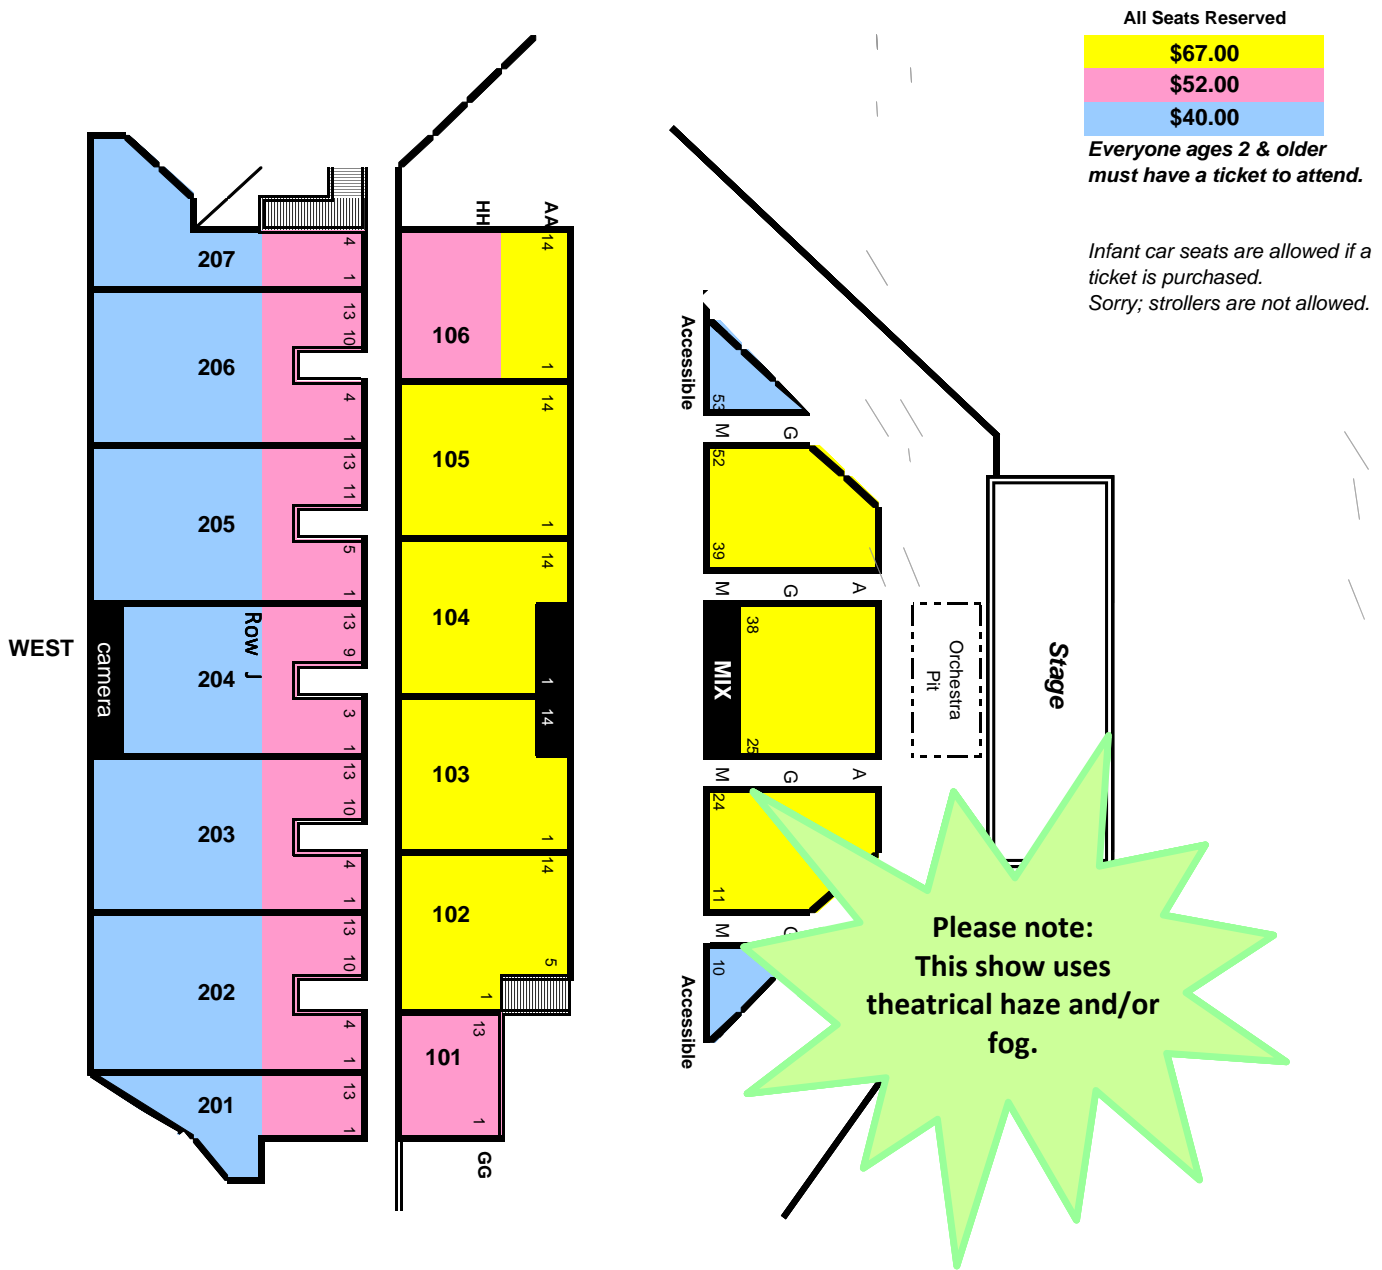

Broadway In Bismarck 2010-2011 Season

The Christmas Music of Mannheim Steamroller by Chip Davis

Saturday, December 11, 2010 8:00 PM

Tickets onsale: Mon., Nov. 8, 2010 11:30 AM

Camera Policy: Absolutely no cameras of any kind are allowed for Broadway Productions and cell phones containing cameras may not be used to take photos or record any portion of any show.

Note: Map is for reference only, and is not drawn to scale. Exact setup may change due to promoter or artist request.