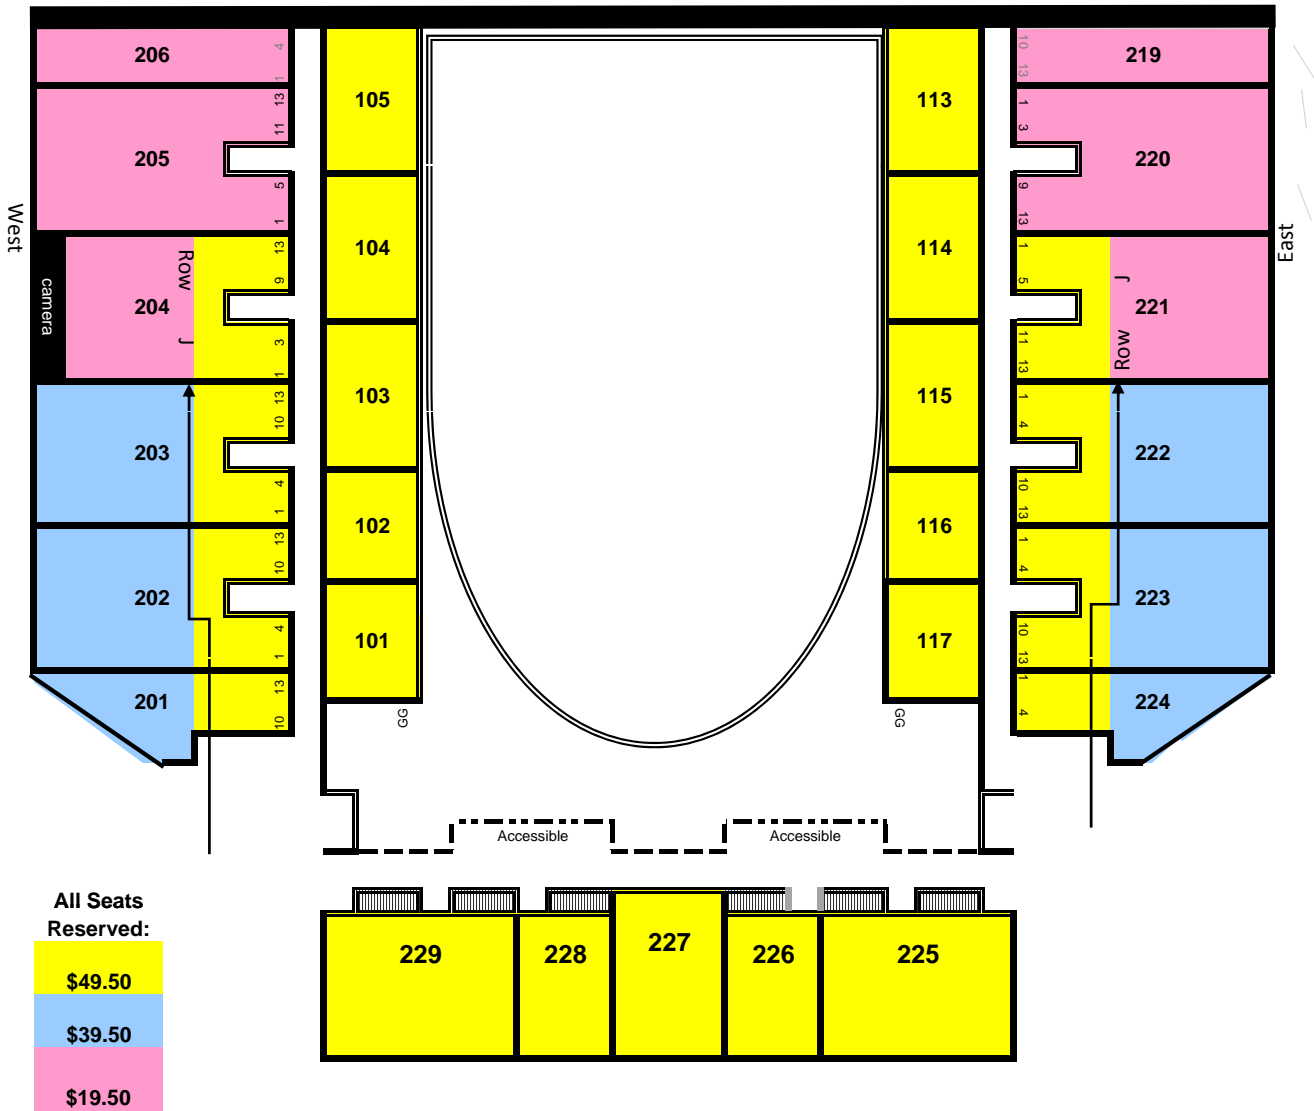

Everyone ages 2 & older must have a ticket to attend.
Car seats are not allowed unless a ticket is purchased for the car seat. No strollers.

Camera Policy is TBA.

Note: This map provides a general view of the anticipated setup for this show, and is subject to change by promoter at setup. Patrons in Sections 105, 205, 206, 113, 219, and 220 may have limited views of the screens.