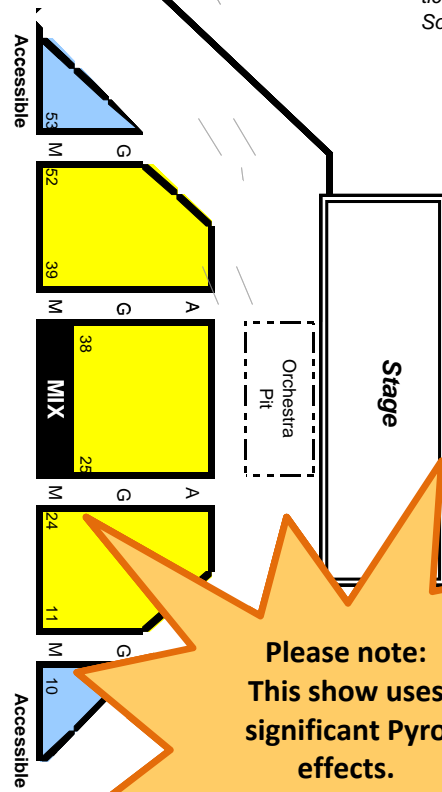

Broadway In Bismarck 2010-2011 Season

Children's Discount:
\$5 off
Ages 2-11 only

All Seats Reserved: (Ages 12 & older)	\$55.50
	\$42.00
	\$27.00

Everyone ages 2 & older must have a ticket to attend.

Infant car seats are allowed if a ticket is purchased.
Sorry; strollers are not allowed.

Note: Map is for reference only, and is not drawn to scale. Exact setup may change due to promoter or artist request.