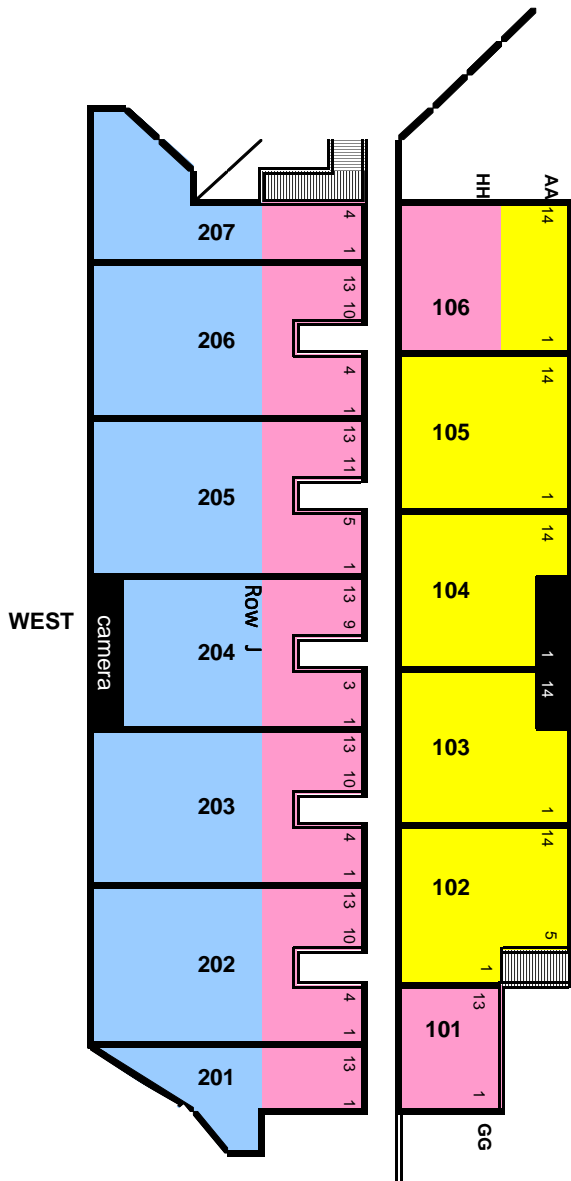

Broadway In Bismarck 2010-2011 Season

Children's Discount:
\$5 off
Ages 2-11 only

All Seats Reserved: (Ages 12 & older)	\$55.50
	\$42.00
	\$27.00

Everyone ages 2 & older must have a ticket to attend.

Infant car seats are allowed if a ticket is purchased.
Sorry; strollers are not allowed.

Note: Map is for reference only, and is not drawn to scale. Exact setup may change due to promoter or artist request.