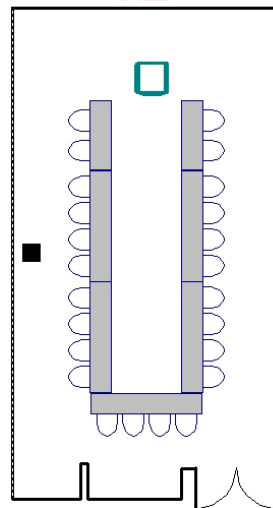

Cottonwood
24 Chairs