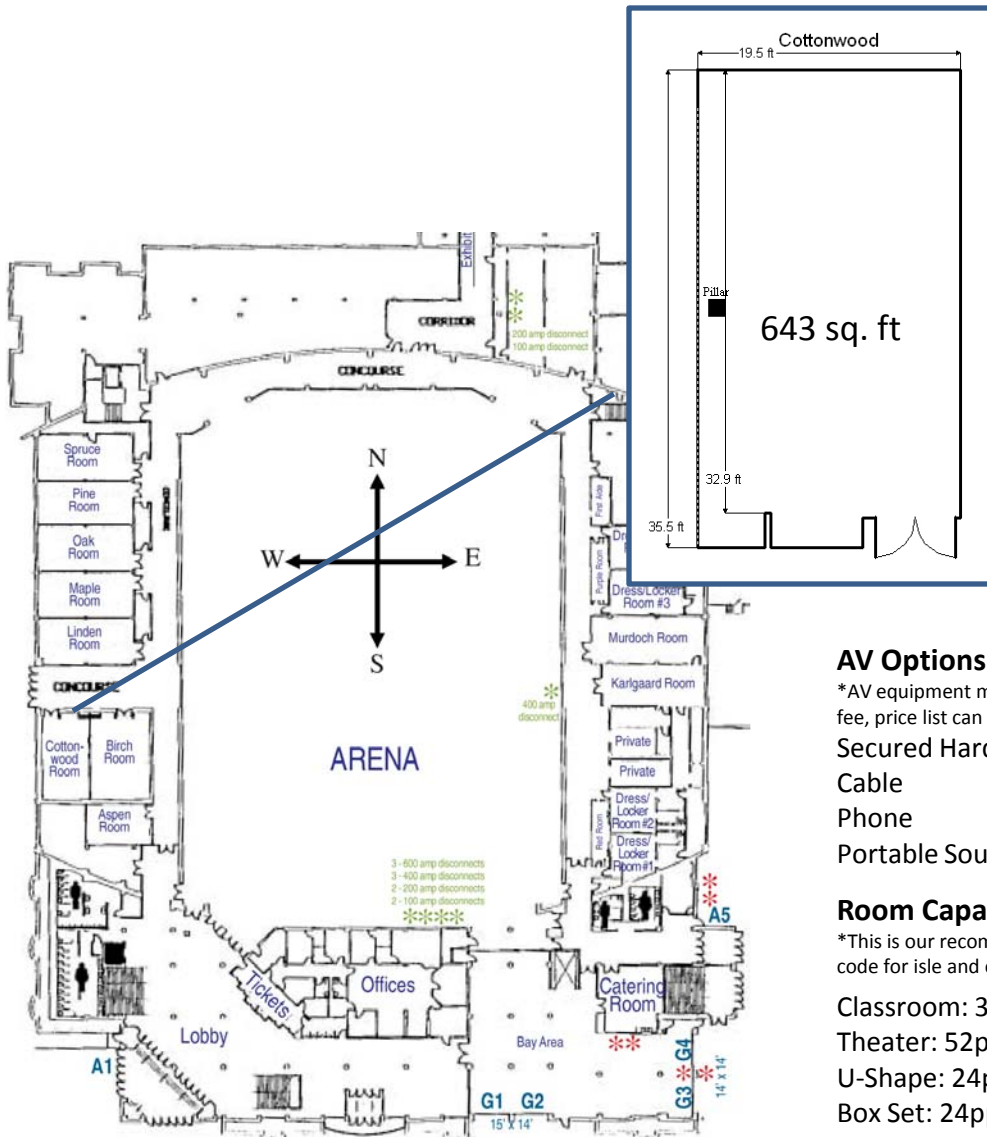

# Cottonwood Room

Located on the West Side of the Arena.

### Room Capacities

\*This is our recommended capacities to maintain fire code for isle and entries

- Classroom: 30ppl
- Theater: 52ppl
- U-Shape: 24ppl
- Box Set: 24ppl

Cottonwood  
30 Chairs

Cottonwood  
52 Chairs