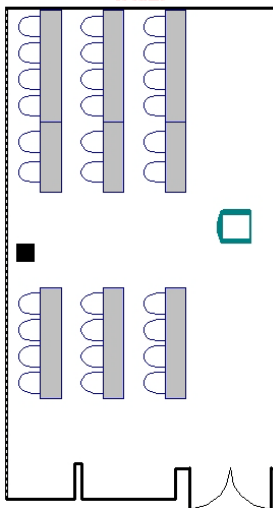

# Cottonwood Room

Located on the West Side of the Arena.

### Room Capacities

\*This is our recommended capacities to maintain fire code for isle and entries

- Classroom: 30ppl
- Theater: 52ppl
- U-Shape: 24ppl
- Box Set: 24ppl

Cottonwood  
30 Chairs

Cottonwood  
52 Chairs