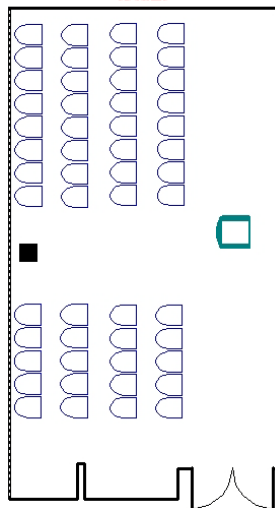

### Room Capacities

\*This is our recommended capacities to maintain fire code for isle and entries

- Classroom: 30ppl
- Theater: 52ppl
- U-Shape: 24ppl
- Box Set: 24ppl

Cottonwood  
30 Chairs

Cottonwood  
52 Chairs