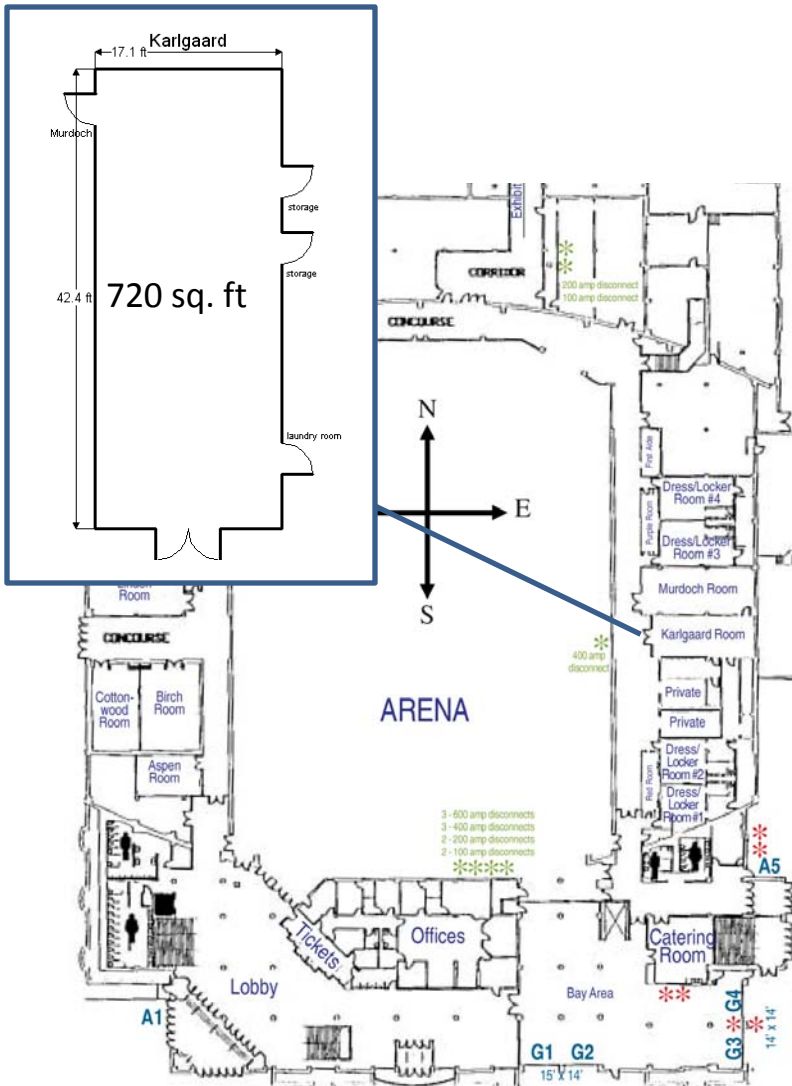

Karlgard Room

Located on the East Side of the Arena.

AV Options:

*AV equipment may be provided at an additional fee, price list can be provided by request

- Secured Hard-line Internet
- Cable
- Phone
- Portable Sound

Room Capacities

*This is our recommended capacities to maintain fire code for isle and entries

- Classroom: 28 ppl
- Theater: 62 ppl
- U-Shape: 28 ppl
- Box Set: 32 ppl