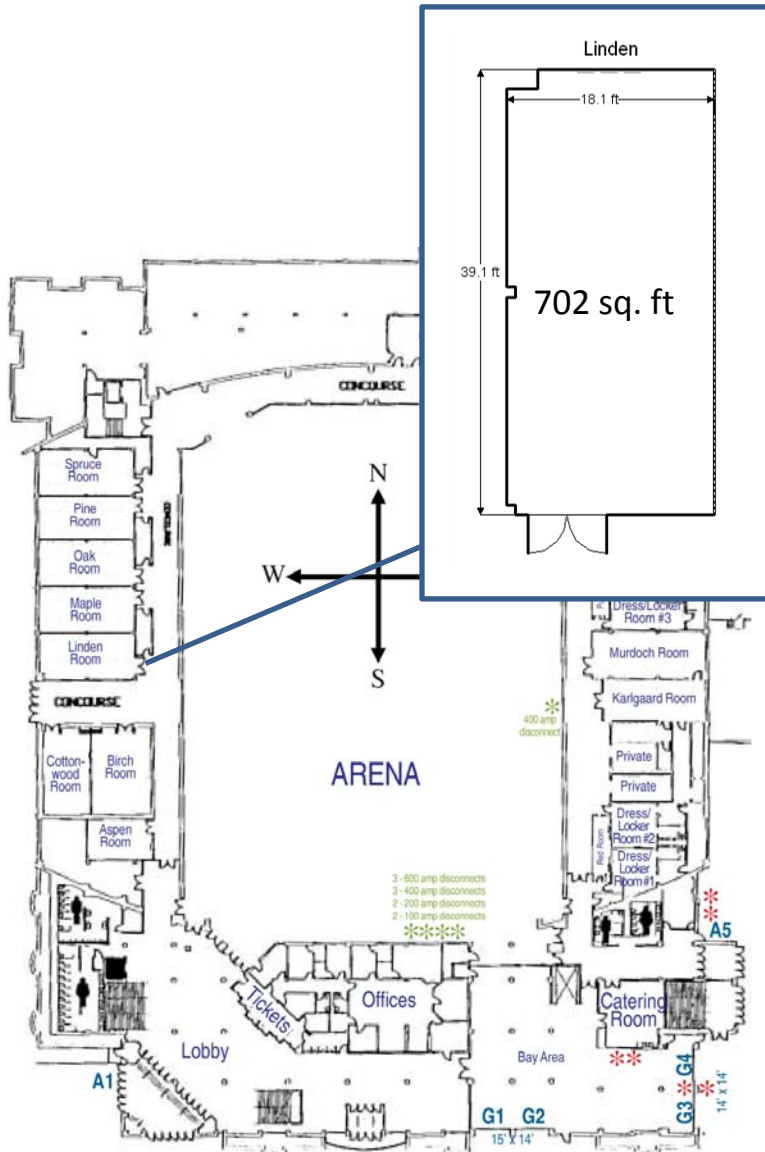

Linden Room

Located on the West Side of the Arena.

AV Options:

*AV equipment may be provided at an additional fee, price list can be provided by request

- Secured Hard-line Internet
- Cable
- Phone
- Portable Sound

Room Capacities

*This is our recommended capacities to maintain fire code for aisle and entries

- Classroom: 36ppl
- Theater: 64ppl
- U-Shape: 28ppl
- Box Set: 32ppl