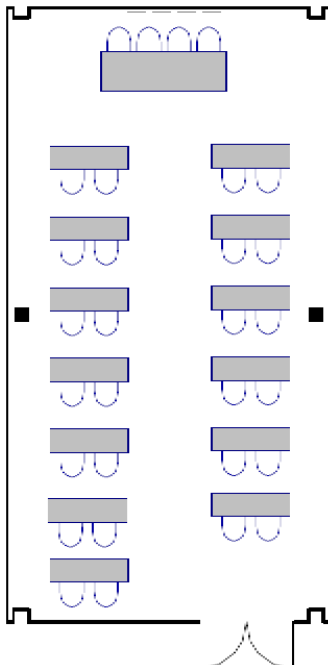

Bismarck Civic Center

Exceeding Expectations through Engaging Experiences

Meeting Room: Maple

Dimensions: 19 x 39

Ceiling Height: 10'

Mon-Fri Rate: \$125

Weekend Rate: \$175

Please call 701.355.1380 for available dates and times!

Arena Entrance here

Theater Seating
Capacity: 75

Classroom Seating
Capacity: 30

Banquet Seating
Capacity: 50