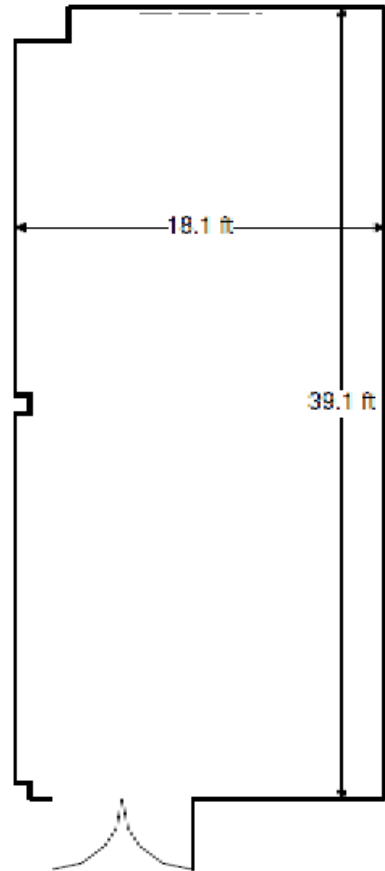

Bismarck Civic Center

Exceeding Expectations through Engaging Experiences

Meeting Room: Maple

Dimensions: 19 x 39

Ceiling Height: 10'

Mon-Fri Rate: \$125

Weekend Rate: \$175

Please call 701.355.1380 for available dates and times!

Arena Entrance here

Theater Seating
Capacity: 75

Classroom Seating
Capacity: 30

Banquet Seating
Capacity: 50