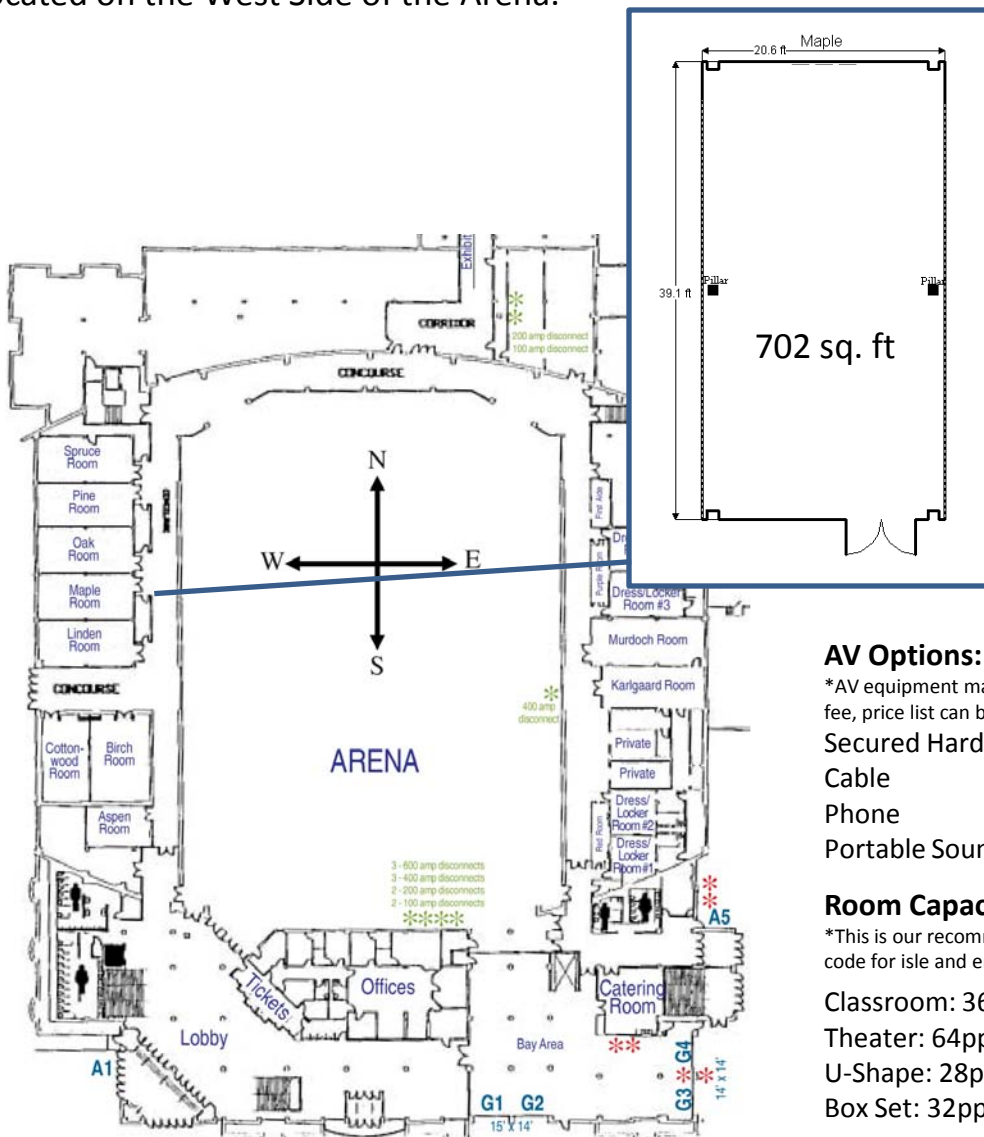

Maple Room

Located on the West Side of the Arena.

AV Options:

*AV equipment may be provided at an additional fee, price list can be provided by request

- Secured Hard-line Internet
- Cable
- Phone
- Portable Sound

Room Capacities

*This is our recommended capacities to maintain fire code for isle and entries

- Classroom: 36 ppl
- Theater: 64 ppl
- U-Shape: 28 ppl
- Box Set: 32 ppl