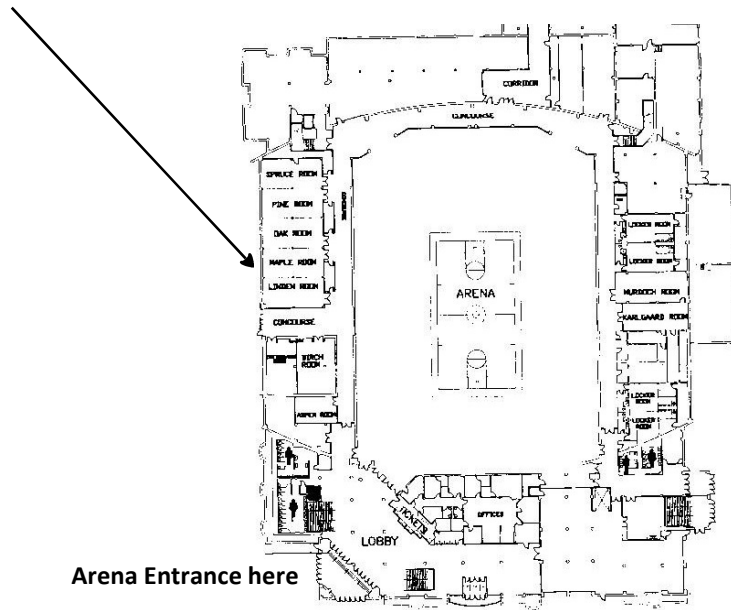

Bismarck Civic Center

Exceeding Expectations through Engaging Experiences

Meeting Room: Maple

Dimensions: 19 x 39

Ceiling Height: 10'

Mon-Fri Rate: \$125

Weekend Rate: \$175

Please call 701.355.1380 for available dates and times!

Arena Entrance here

Theater Seating
Capacity: 75

Classroom Seating
Capacity: 30

Banquet Seating
Capacity: 50