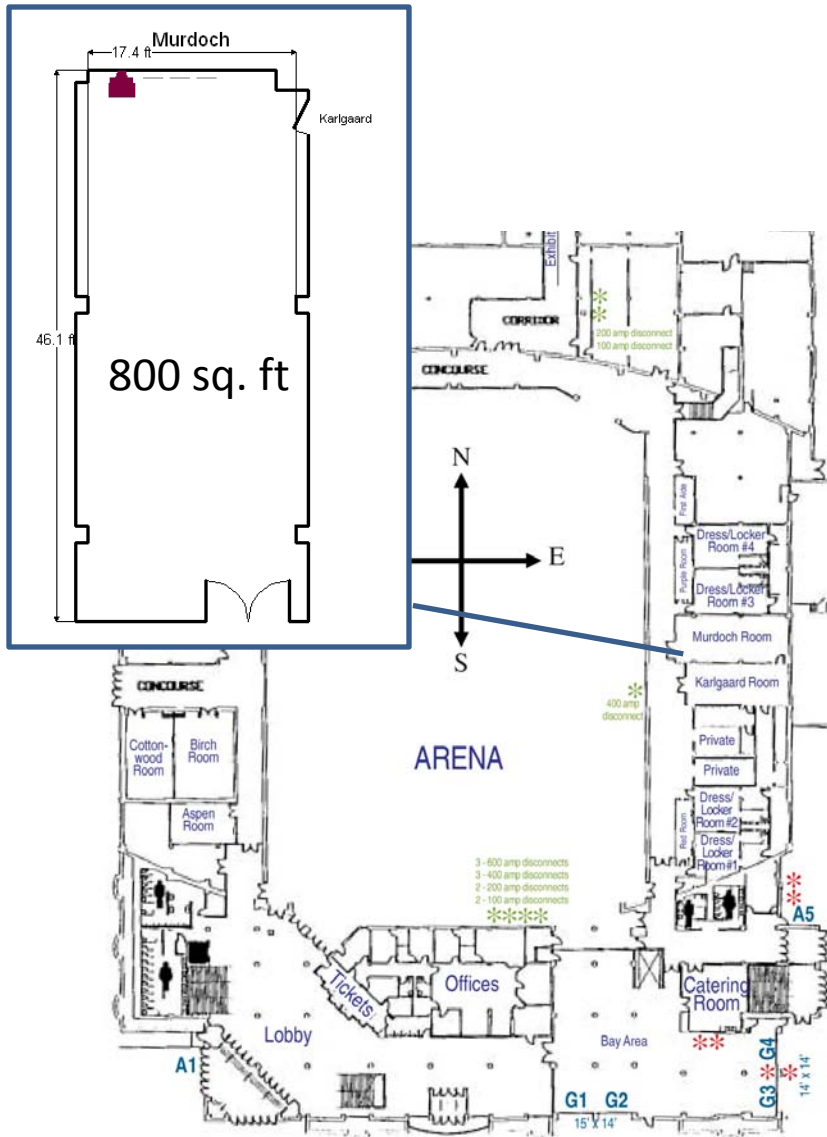

Murdoch Room

Located on the East Side of the Arena.

AV Options:

*AV equipment may be provided at an additional fee, price list can be provided by request

- Secured Hard-line Internet
- Cable
- Phone
- Portable Sound

Room Capacities

*This is our recommended capacities to maintain fire code for isle and entries

- Classroom: 46ppl
- Theater: 64ppl
- U-Shape: 32ppl
- Box Set: 36ppl