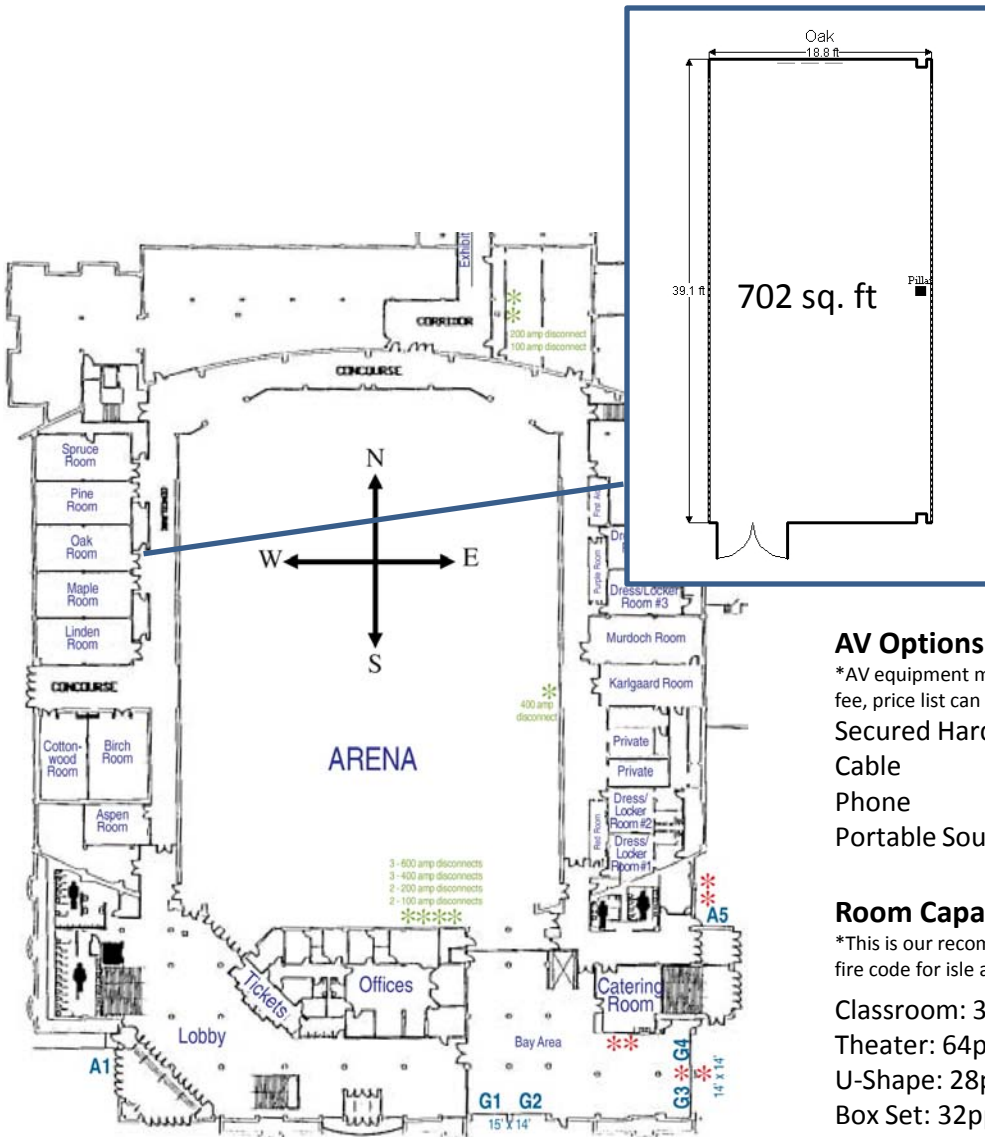

Oak Room

Located on the West Side of the Arena.

AV Options:

*AV equipment may be provided at an additional fee, price list can be provided by request

- Secured Hard-line Internet
- Cable
- Phone
- Portable Sound

Room Capacities

*This is our recommended capacities to maintain fire code for isle and entries

- Classroom: 36 ppl
- Theater: 64 ppl
- U-Shape: 28 ppl
- Box Set: 32 ppl