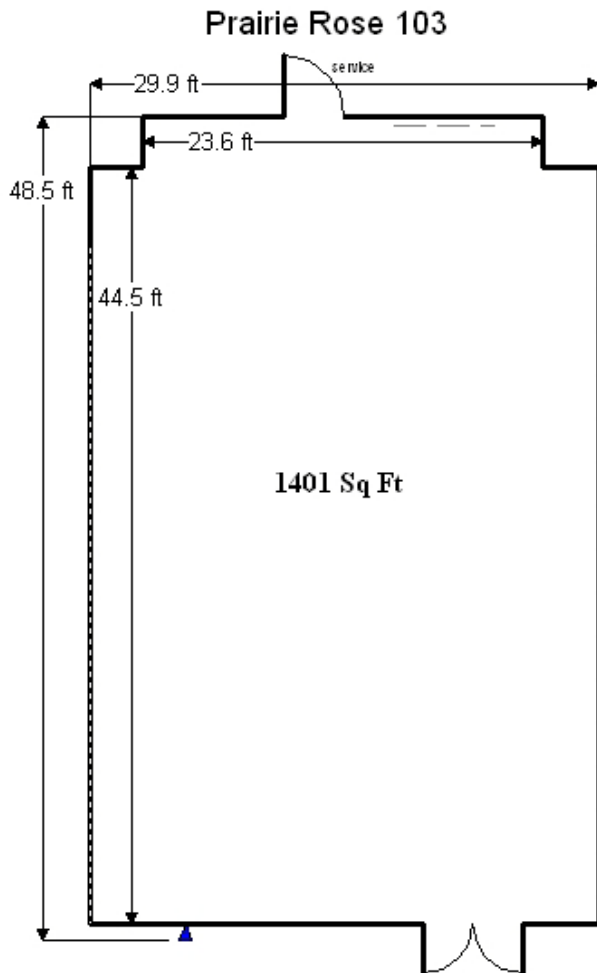

PR 103 Room

Located upper level of Exhibit Hall.