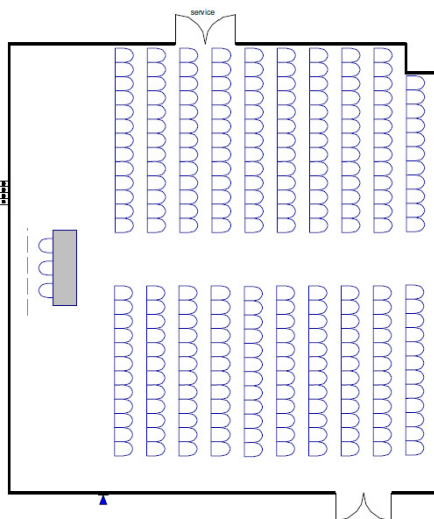

## Meeting Room: Prairie Rose 105

**Dimensions:** 45 x 47

**Ceiling Height:** 15' 11"

**Mon-Fri Rate:** \$250

**Weekend Rate:** \$300

Please call 701.355.1380 for available dates and times!

Exhibit Hall Entrance here  
Park in Lot A

**Theater Seating  
Capacity: 245**

**Classroom Seating  
Capacity: 130**

**Banquet Seating  
Capacity: 130**