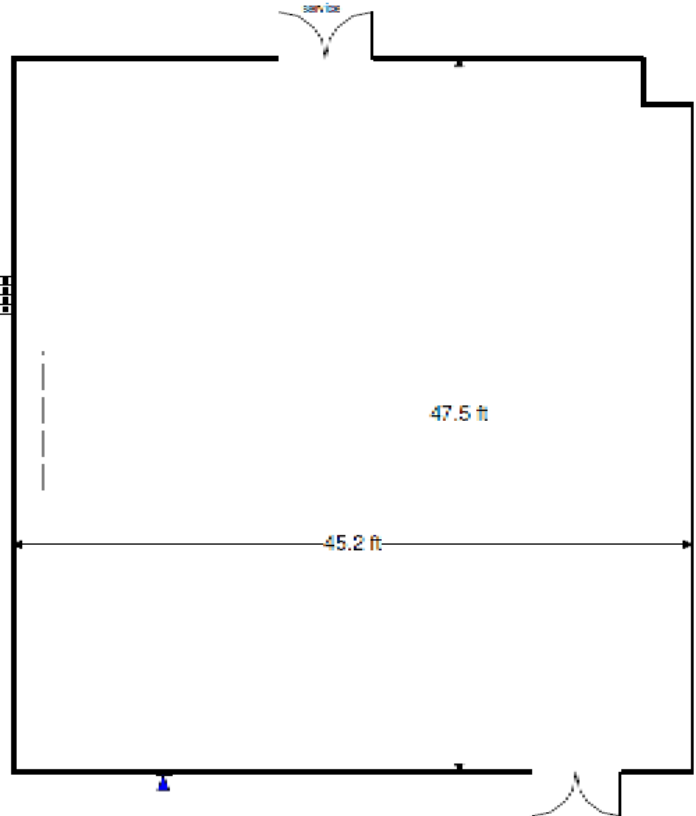

## Meeting Room: Prairie Rose 105

**Dimensions:** 45 x 47

**Ceiling Height:** 15' 11"

**Mon-Fri Rate:** \$250

**Weekend Rate:** \$300

Please call 701.355.1380 for available dates and times!

Exhibit Hall Entrance here  
Park in Lot A

**Theater Seating  
Capacity: 245**

**Classroom Seating  
Capacity: 130**

**Banquet Seating  
Capacity: 130**