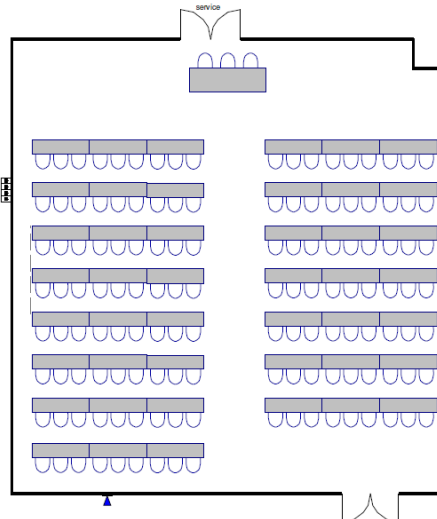

## Meeting Room: Prairie Rose 105

**Dimensions:** 45 x 47

**Ceiling Height:** 15' 11"

**Mon-Fri Rate:** \$250

**Weekend Rate:** \$300

Please call 701.355.1380 for available dates and times!

Exhibit Hall Entrance here  
Park in Lot A

**Theater Seating  
Capacity: 245**

**Classroom Seating  
Capacity: 130**

**Banquet Seating  
Capacity: 130**