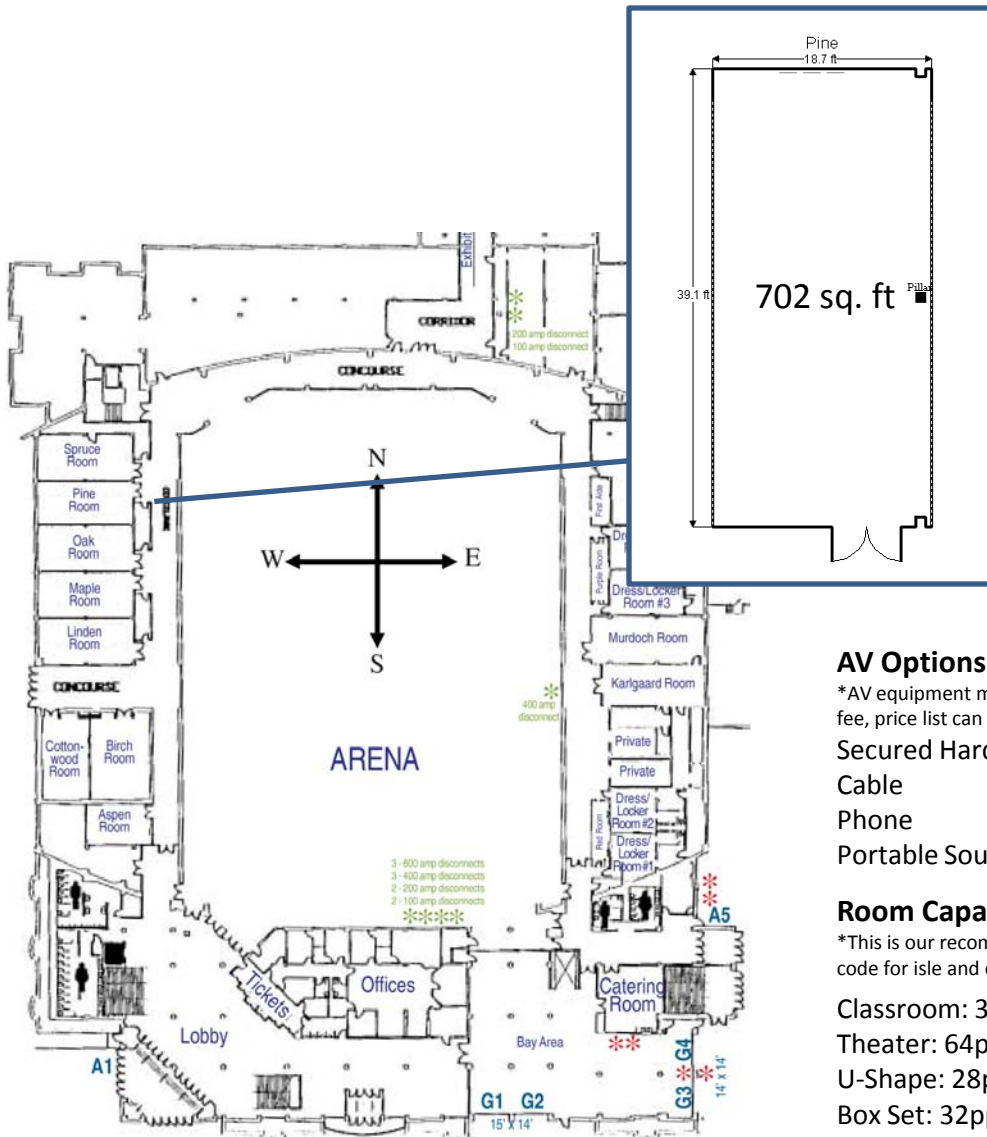

Pine Room

Located on the West Side of the Arena.

AV Options:

*AV equipment may be provided at an additional fee, price list can be provided by request

- Secured Hard-line Internet
- Cable
- Phone
- Portable Sound

Room Capacities

*This is our recommended capacities to maintain fire code for isle and entries

- Classroom: 36 ppl
- Theater: 64 ppl
- U-Shape: 28 ppl
- Box Set: 32 ppl