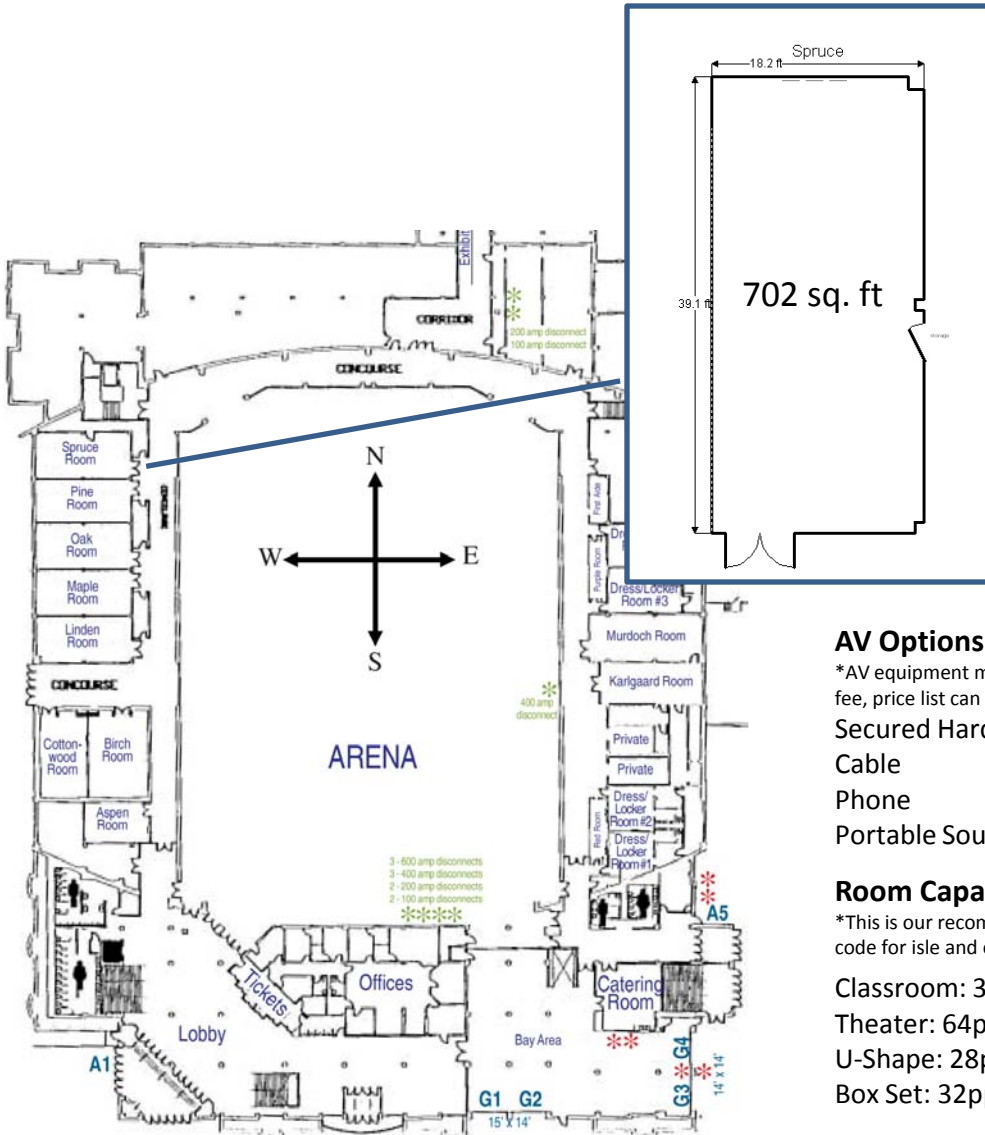

# Spruce Room

Located on the West Side of the Arena.

## Room Capacities

\*This is our recommended capacities to maintain fire code for isle and entries

- Classroom: 36ppl
- Theater: 64ppl
- U-Shape: 28ppl
- Box Set: 32ppl